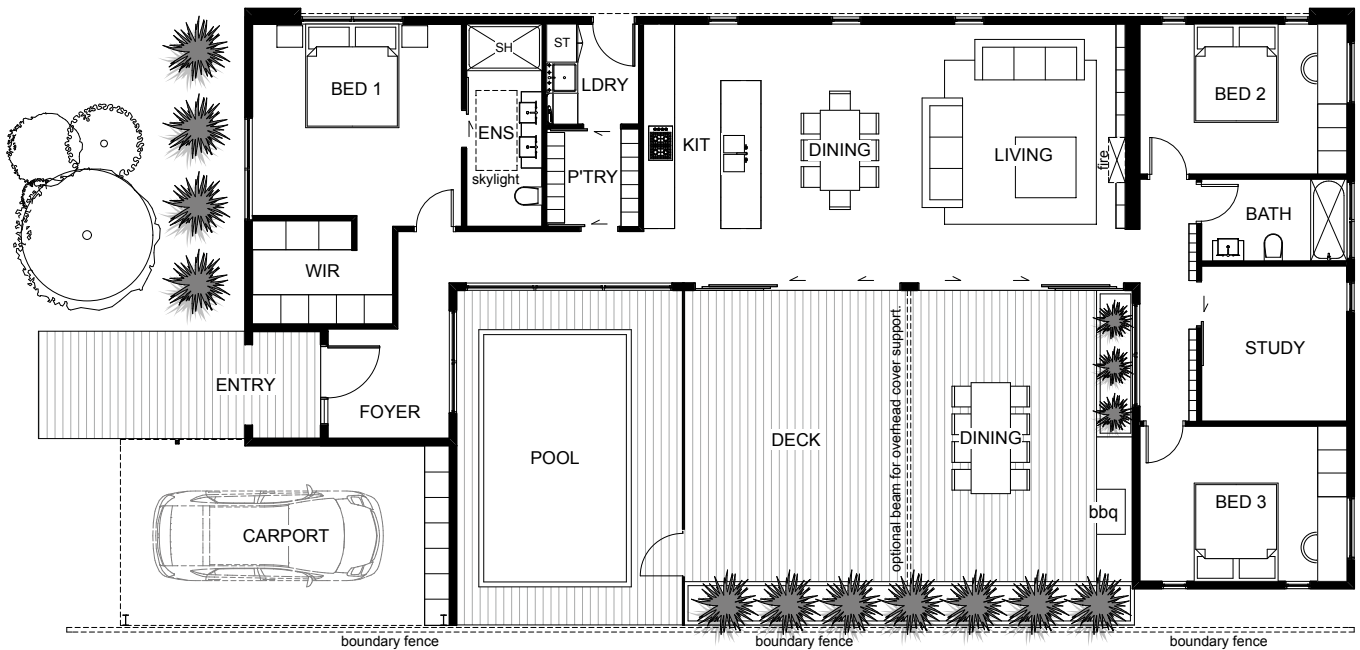

# Bowen

The Bowen is a home that welcomes everyone. The indoor and outdoor living spaces are centrally located in the home and create a spacious integrated hub for just the family to relax or for family and friends to join together. The master bedroom is at the front of the home, offering the ultimate privacy. The other bedrooms conveniently surround the main bathroom and are off a hallway on the opposite side of the living area. The Bowen offers relaxing and stylish living at any budget.

Floor Area: 148m<sup>2</sup>

 1-2 
  3 
  2 
  23.7m 
  11.7m

**ph: (09) 818 2921**  
**Email: info@wah.co.nz**  
**www.wah.co.nz**

  
**WALKER ADOLPH HOMES**