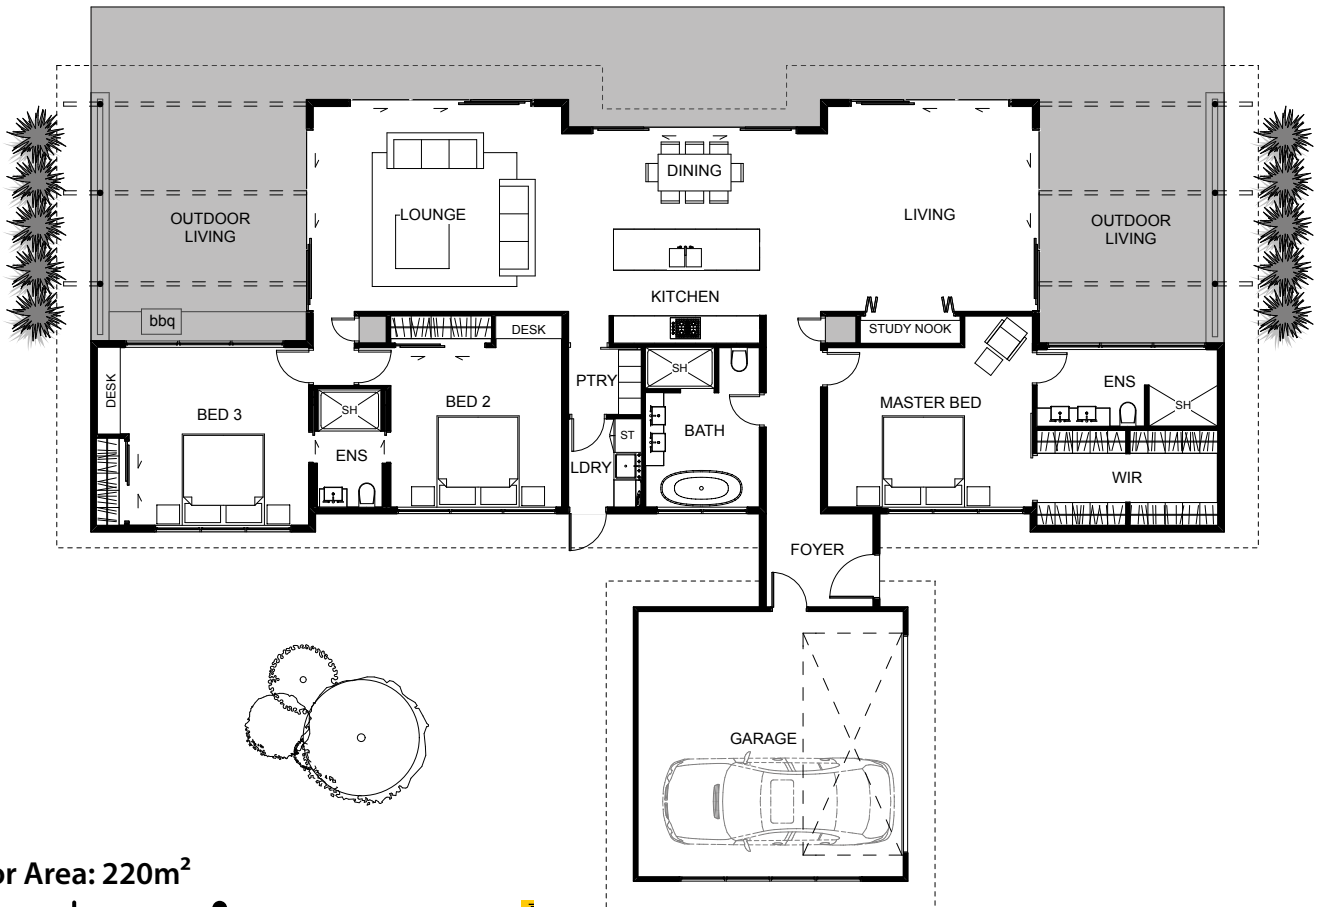

The Minto is a stunning home that incorporates a delightful and spacious living hub, providing plenty of room to relax as a family. Large windows let the light flood in and there is covered outdoor entertainment areas on either side of the living hub, providing an entertainers dream. The kitchen features a walk through pantry which also leads to a hidden and private laundry. Near the front entrance is a gorgeous master bedroom featuring a large walk in wardrobe and ensuite. The secondary bedrooms even share their own ensuite meeting the needs of any family. The Minto delivers the full family home experience you need.

Floor Area: 220m²

 2
  3
  2
  24.8m
  17.1m

ph: (09) 818 2921
Email: info@wah.co.nz
www.wah.co.nz

WALKER ADOLPH HOMES