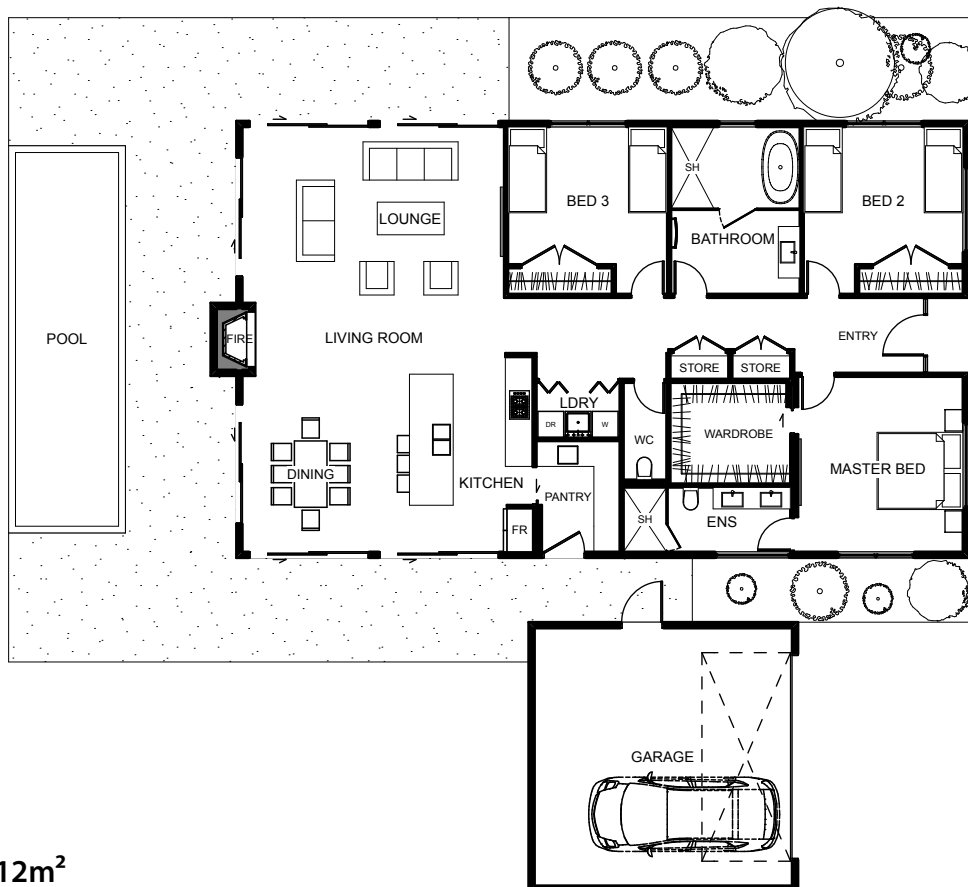

Cody

The Cody is a modern design that offers a seamless flow from the entry foyer to the open plan living area located at the opposite end of the home. Featuring three generous bedrooms, including a larger private master bedroom with ensuite and a walk in robe. The Cody combines practical family living with personal comforts. Relax in the open plan living area or enjoy the seamless transition from indoors to outdoors with the alfresco outdoor living. The Cody is a practical home design for the growing family.

Floor Area: 212m²

 2
  3
  2
  16.8m
  18.0m

ph: (09) 818 2921
Email: info@wah.co.nz
www.wah.co.nz

WALKER ADOLPH HOMES