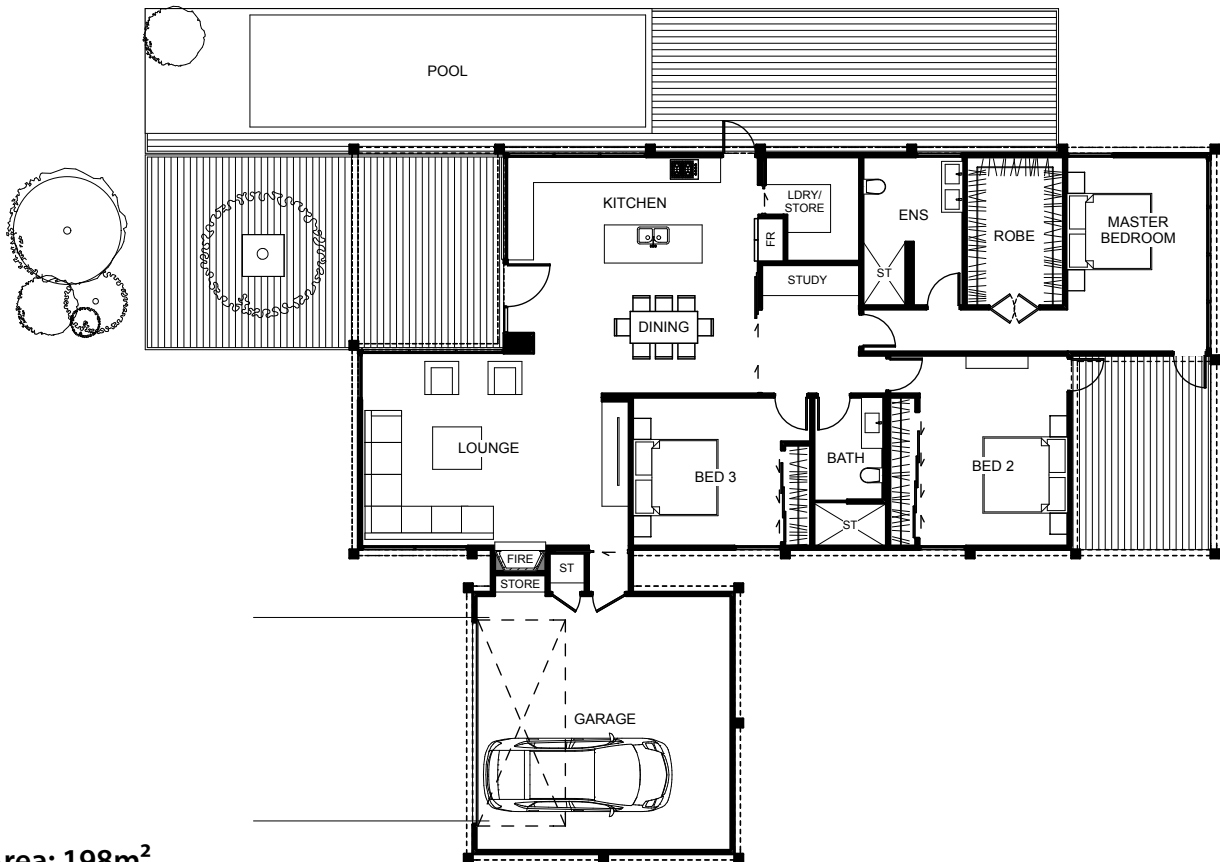

Jarrow

The impeccably designed Jarrow has a winning way with space. This outstanding home is impressive on all fronts. Appreciate the finer things in life with this intelligent, bold and highly refined, modern home. A secluded master bedroom is close enough to be connected but private enough to retreat to and in hidden away behind an ensuite and walk in robe. Two more bedrooms open out to a study nook which then leads out to an enticing open-plan living area, dining and lounge creating a true sense of togetherness. Want to live in style, live in the Jarrow.

Floor Area: 198m²

 2
  3
  2
  20.1m
  16.5m

ph: (09) 818 2921
Email: info@wah.co.nz
www.wah.co.nz

WALKER ADOLPH HOMES