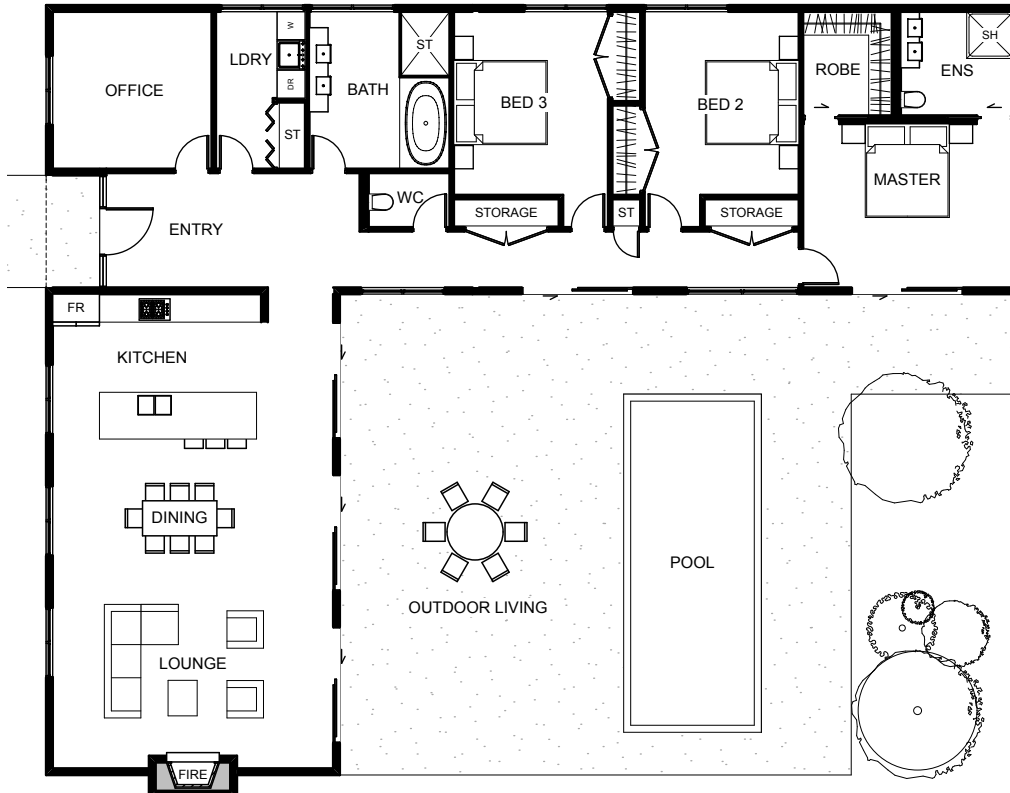

Melvorn

The stylish Melvorn is a beautifully modern home with great features and a distinct family focus. This home provides each family member with individual space, while offering a commercial open plan kitchen, dining and living that brings people together in a relaxed and comfortable way. There is an office space near the entry and the bedrooms flow off a central corridor including a luxurious master bedroom and ensuite. The Melvorn is your sanctuary.

Floor Area: 191m²

0-2 |
 3+ |
 2 |
 20.8m |
 16.5m

ph: (09) 818 2921
Email: info@wah.co.nz
www.wah.co.nz

WAH
 WALKER ADOLPH HOMES